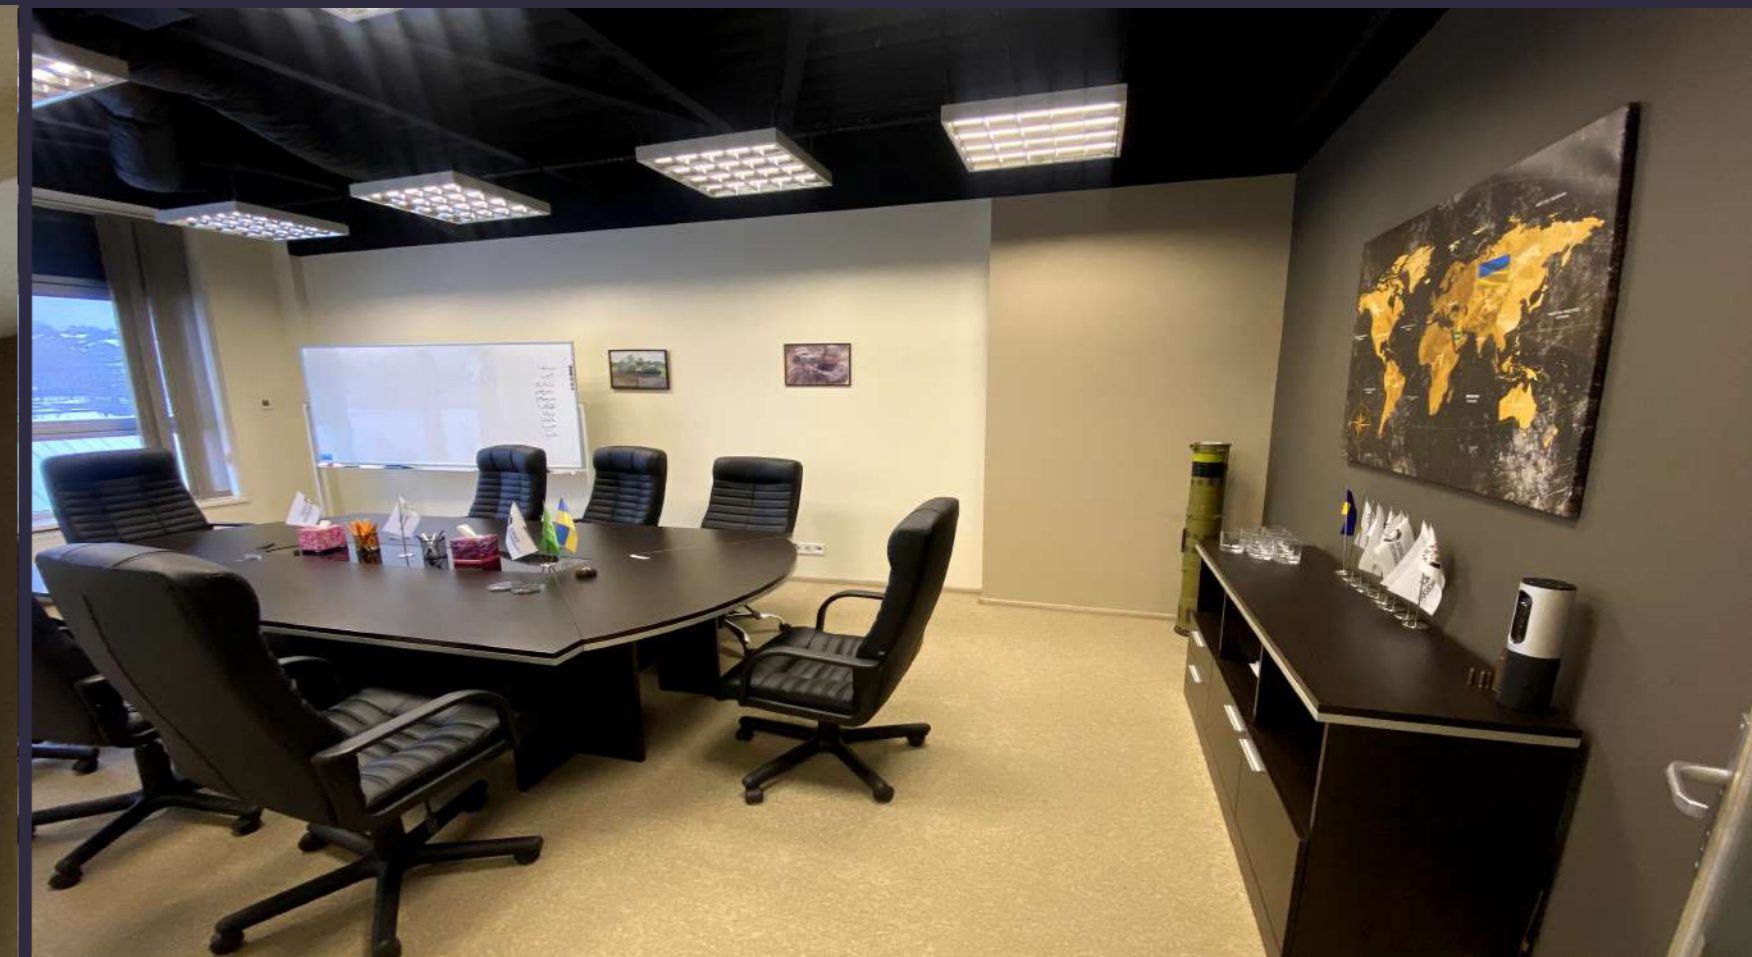

EUROPASSAGE
AREA OF YOUR COMFORT

vacant spaces

Each office has a backup
power supply

621,9 sq.m.

Two-storey office
with a terrace

621,9 sq.m.

Two-storey office
with a terrace

There are special commercial offers for businesses during martial law.

office photos

office renovation project

terrace photos

video of the
office by QR

link

515,9 sq.m.

OFFICE CONFIGURATION

10 cabinets;
3 open space;
2 meeting rooms;
2 large open space;
2 WC;
dressing room.

video of the
office by QR

link

262,84 sq.m.

office photos

video of the
office by QR

link

offices less than 100 sq.m.

79,9 sq.m.