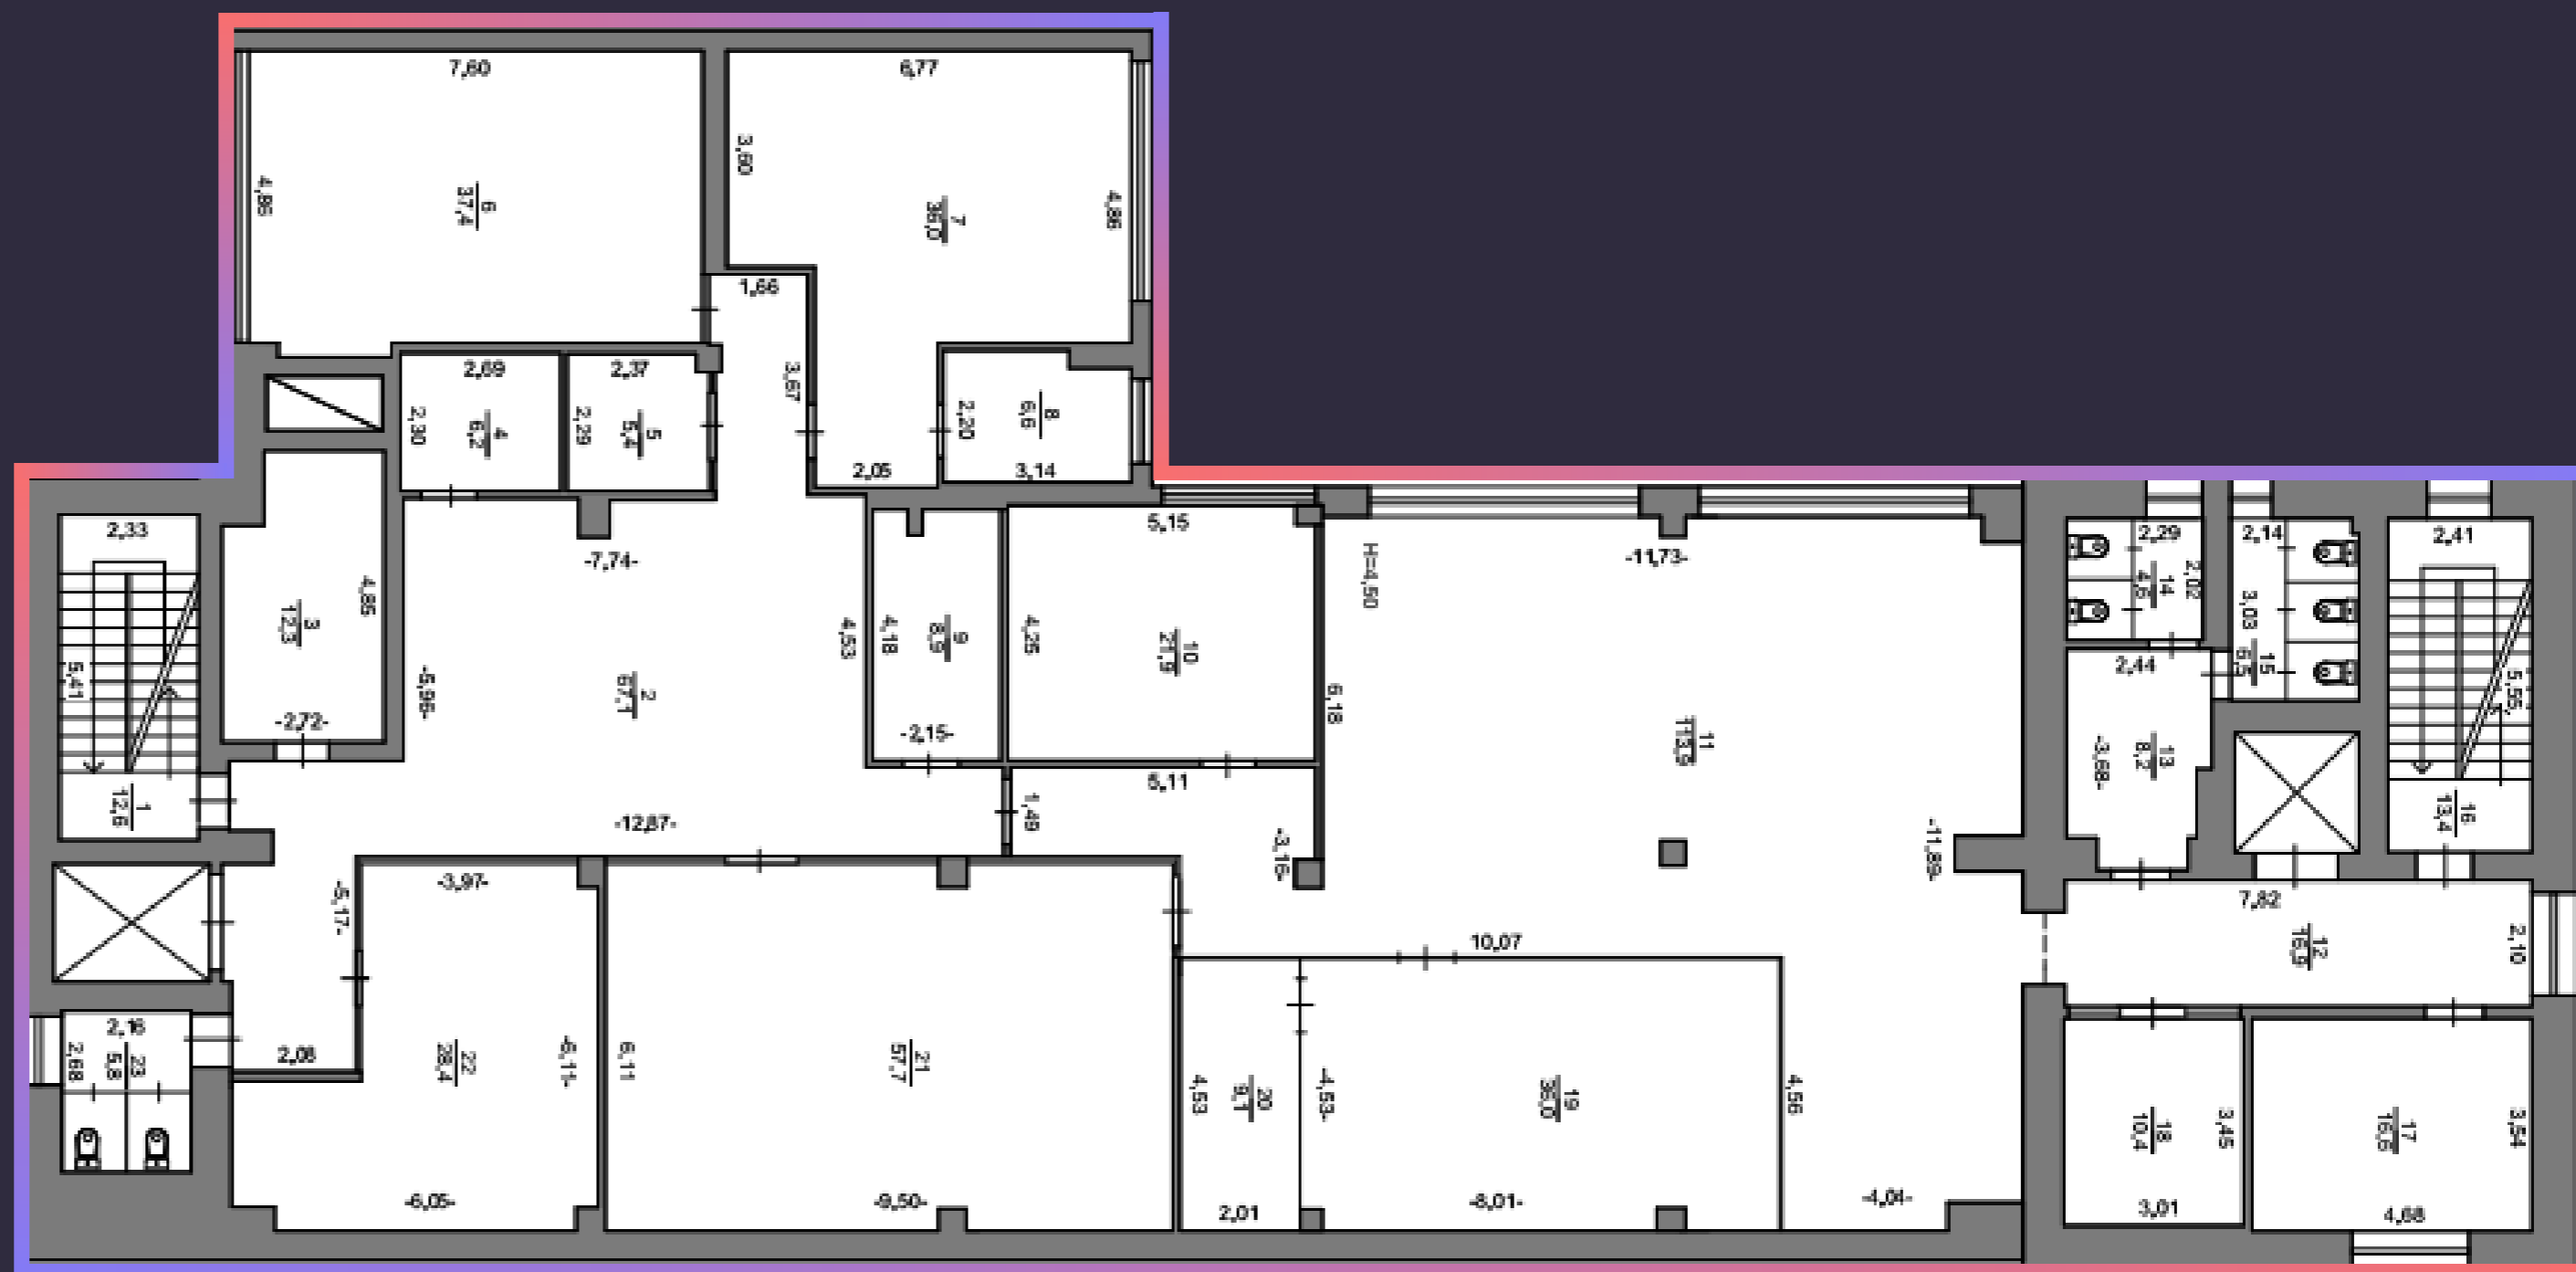

EUROPASSAGE
AREA OF YOUR COMFORT

vacant spaces

Each office has a backup
power supply

621,9 sq.m.

Two-storey office
with a terrace

621,9 sq.m.

Two-storey office
with a terrace

There are special commercial offers for businesses during martial law.

office photos

office renovation project

terrace photos

video of the
office by QR

link

515,9 sq.m.

OFFICE CONFIGURATION

10 cabinets;
3 open space;
2 meeting rooms;
2 large open space;
2 WC;
dressing room.

video of the
office by QR

link

262,84 sq.m.

office photos

video of the
office by QR

link

offices less than 100 sq.m.

79,9 sq.m.