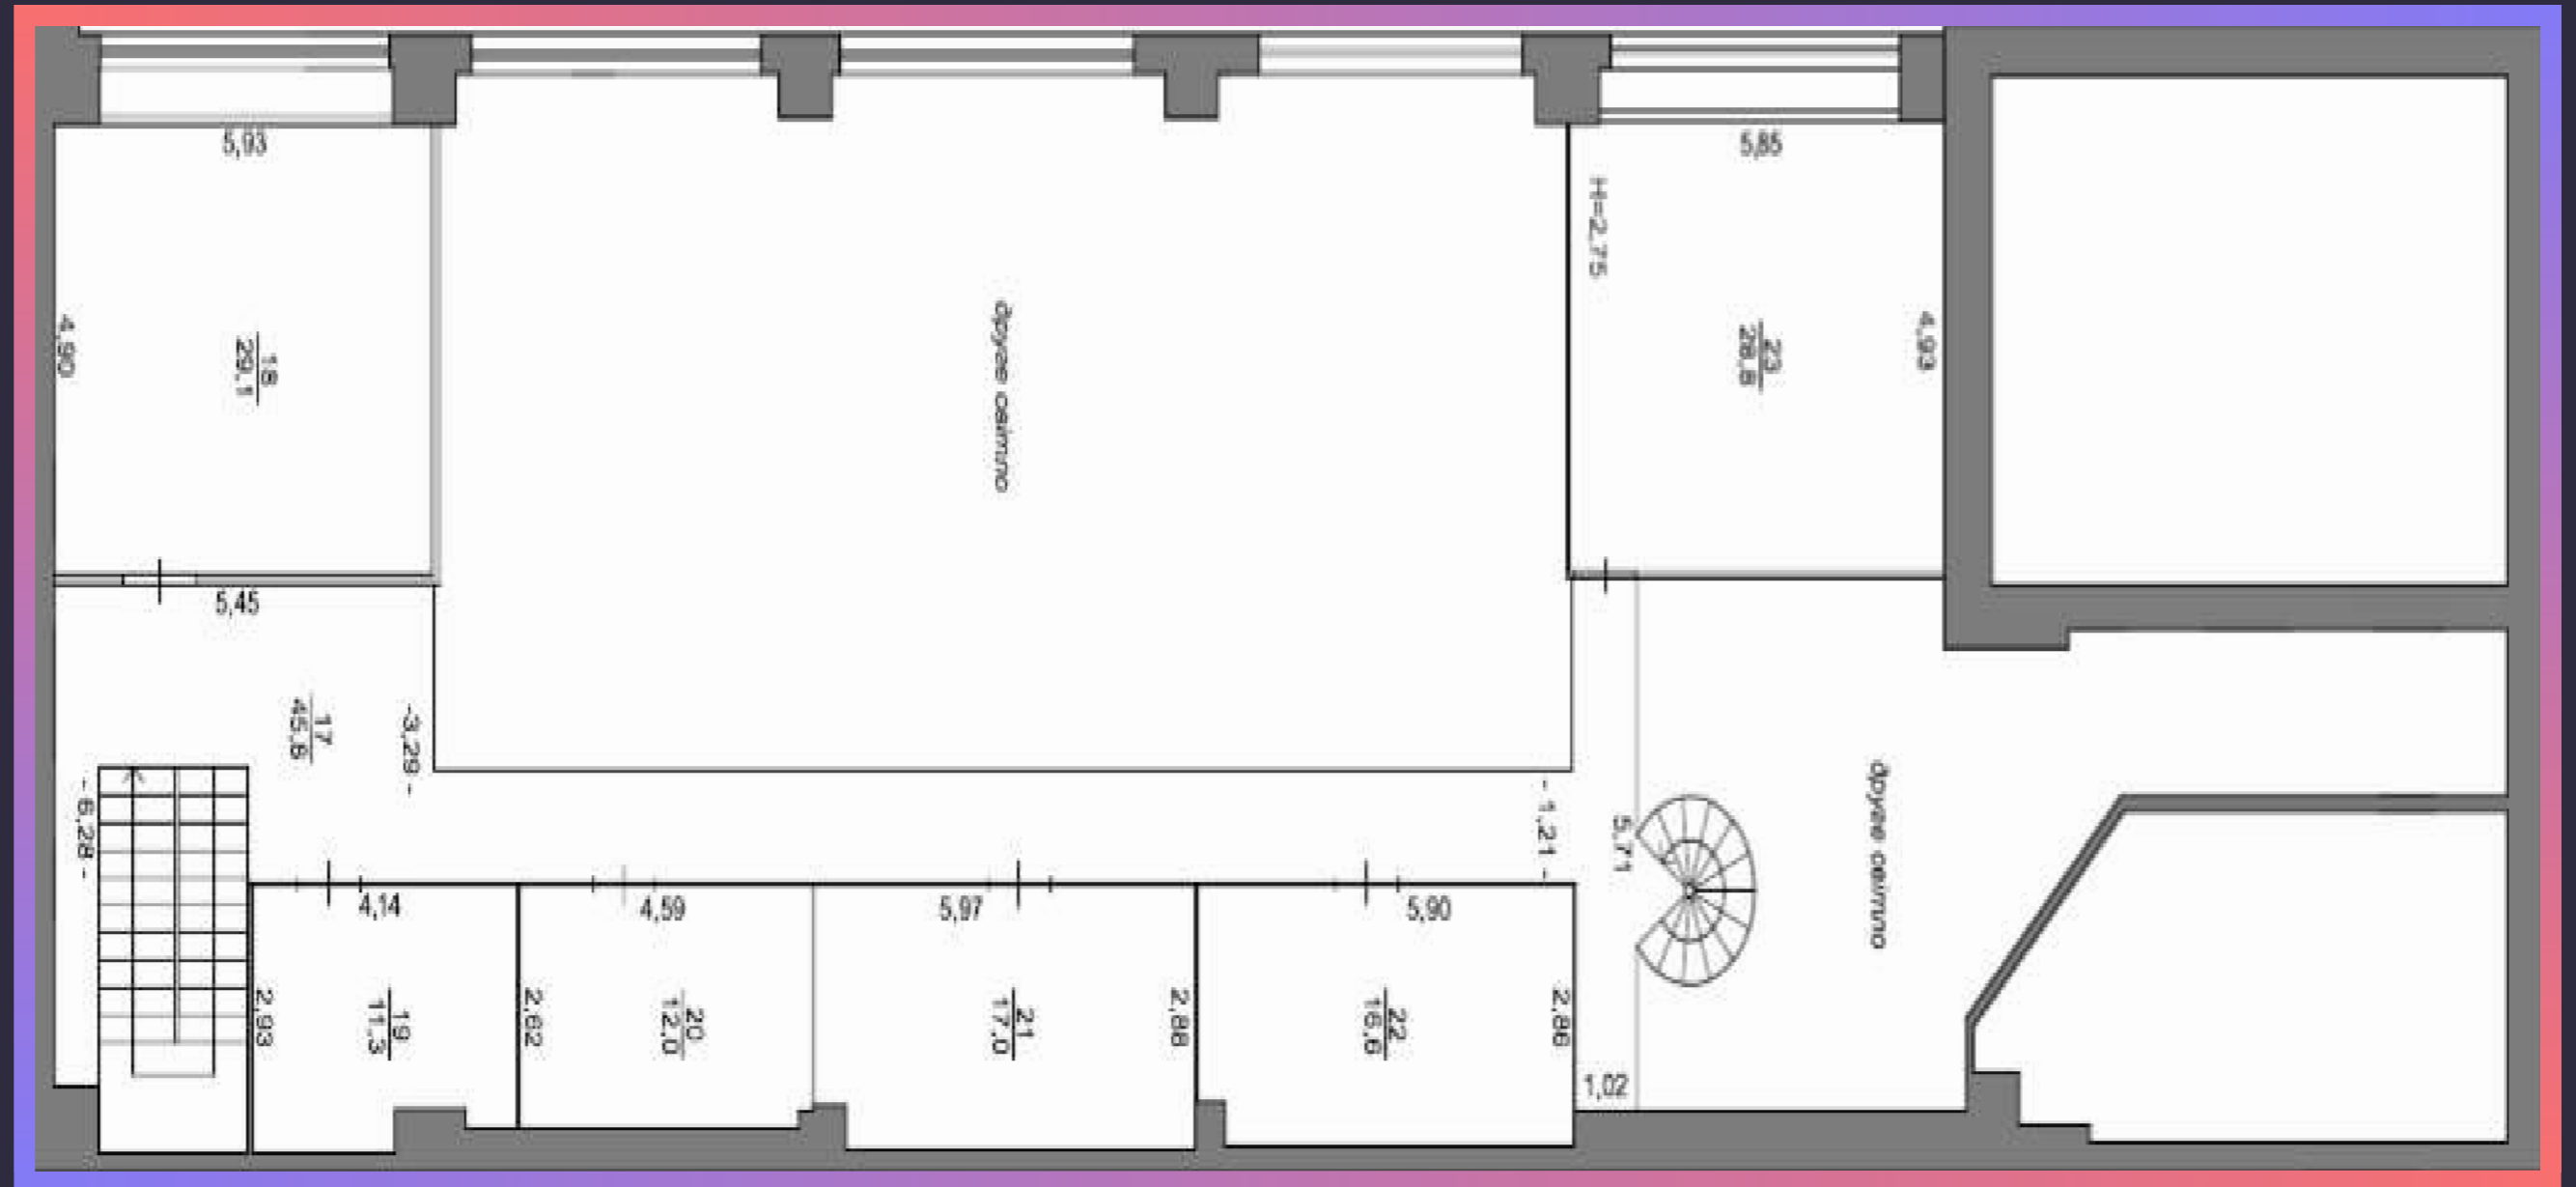

EUROPASSAGE
AREA OF YOUR COMFORT

vacant spaces

Each office has a backup
power supply

621,9 sq.m.

Two-storey office
with a terrace

621,9 sq.m.

Two-storey office
with a terrace

There are special commercial offers for businesses during martial law.

office photos

office renovation project

terrace photos

video of the
office by QR

link

515,9 sq.m.

OFFICE CONFIGURATION

10 cabinets;
3 open space;
2 meeting rooms;
2 large open space;
2 WC;
dressing room.

video of the
office by QR

link

262,84 sq.m.

office photos

video of the
office by QR

link

offices less than 100 sq.m.

79,9 sq.m.